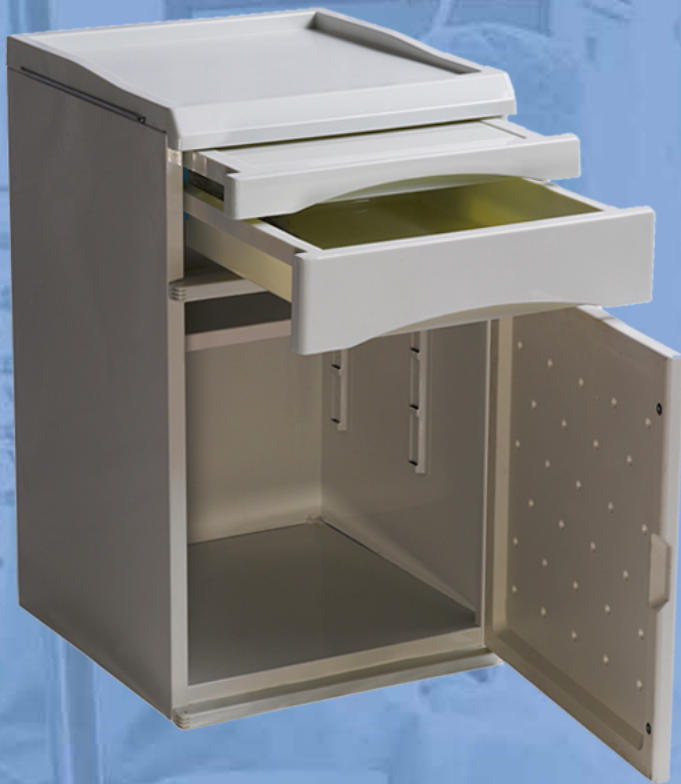

# BESIDE CABINETS

## Mesas de Noche

HF-01  
White-Cream

Main Material: Cold reduced metal sheet  
(0.03937" thickness)  
Metal color: White  
ABS Tabletop  
ABS Drawer and front door  
Extendable table  
Internal ABS shelf  
Size: 19.5"x20"x28"  
Castor size: 2"

HF-03  
Wooden Trim

Main Material: Cold reduced metal sheet  
(0.03937" thickness)  
Metal color: Beige  
ABS Tabletop  
ABS Drawer and front door  
Extendable table  
Internal ABS shelf  
Size: 19.5"x20"x28"  
Castor size: 2"